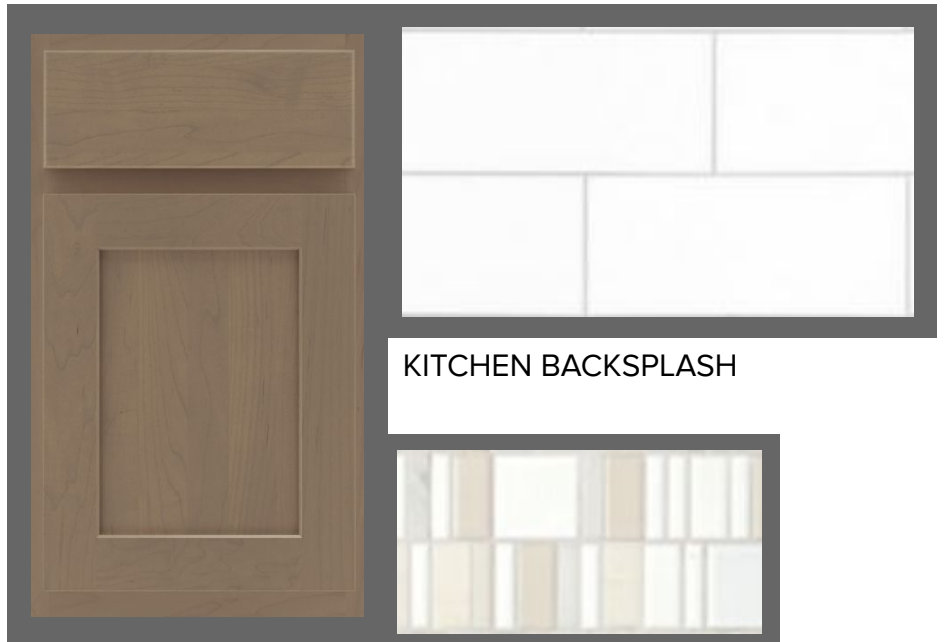

Designer Package

Warm Gray 3

KITCHEN QUARTZ

OTHER COUNTERTOPS

INTERIOR PAINT

CARPET

ENGINEERED VINYL PLANK

PRODUCT DETAILS & COLORS

KITCHEN QUARTZ:
NEW QUAY

BATHROOM COUNTERTOPS:
POTTERS CLAY LAMINATE

INTERIOR PAINT:
AGREEABLE GRAY SW7029

CARPET:
GINGERBREAD

BACKSPLASH:
3X6 WHITE SUBWAY TILE IN KITCHEN
MID PARK SQUARE CLOUD AT
BATHROOM VANITIES

CABINETS:
KEMPER SEAL

ENGINEERED VINYL PLANK FLOORING:
NEW STANDARD II CAICOS

CABINET

KITCHEN BACKSPLASH

BATHROOM BACKSPLASH