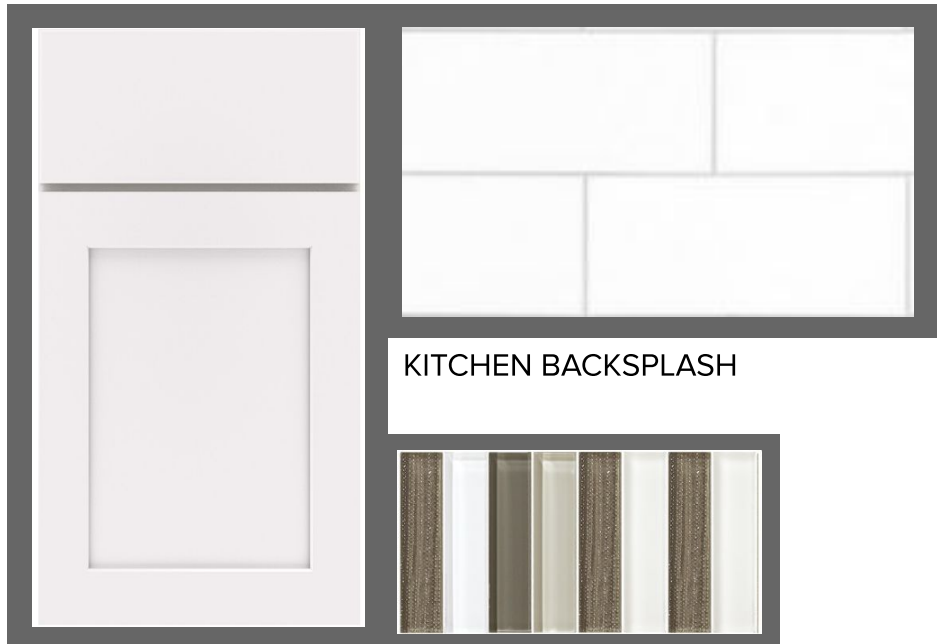

Designer Package

Rustic Bronze 3

KITCHEN GRANITE

OTHER COUNTERTOPS

INTERIOR PAINT

CARPET

ENGINEERED VINYL PLANK

PRODUCT DETAILS & COLORS

KITCHEN GRANITE:
STEEL GRAY

BATHROOM COUNTERTOPS:
ASIAN NIGHT LAMINATE

INTERIOR PAINT:
LIGHT FRENCH GRAY SW7005

CARPET:
IRONSIDE

BACKSPLASH:
3X6 WHITE SUBWAY TILE IN KITCHEN
URBAN TEXTURES 1X4 SEATTLE AT
BATHROOM VANITIES

CABINETS:
KEMPER WHITE

ENGINEERED VINYL PLANK FLOORING:
NEW STANDARD II PARADISE

CABINET

KITCHEN BACKSPLASH

BATHROOM BACKSPLASH